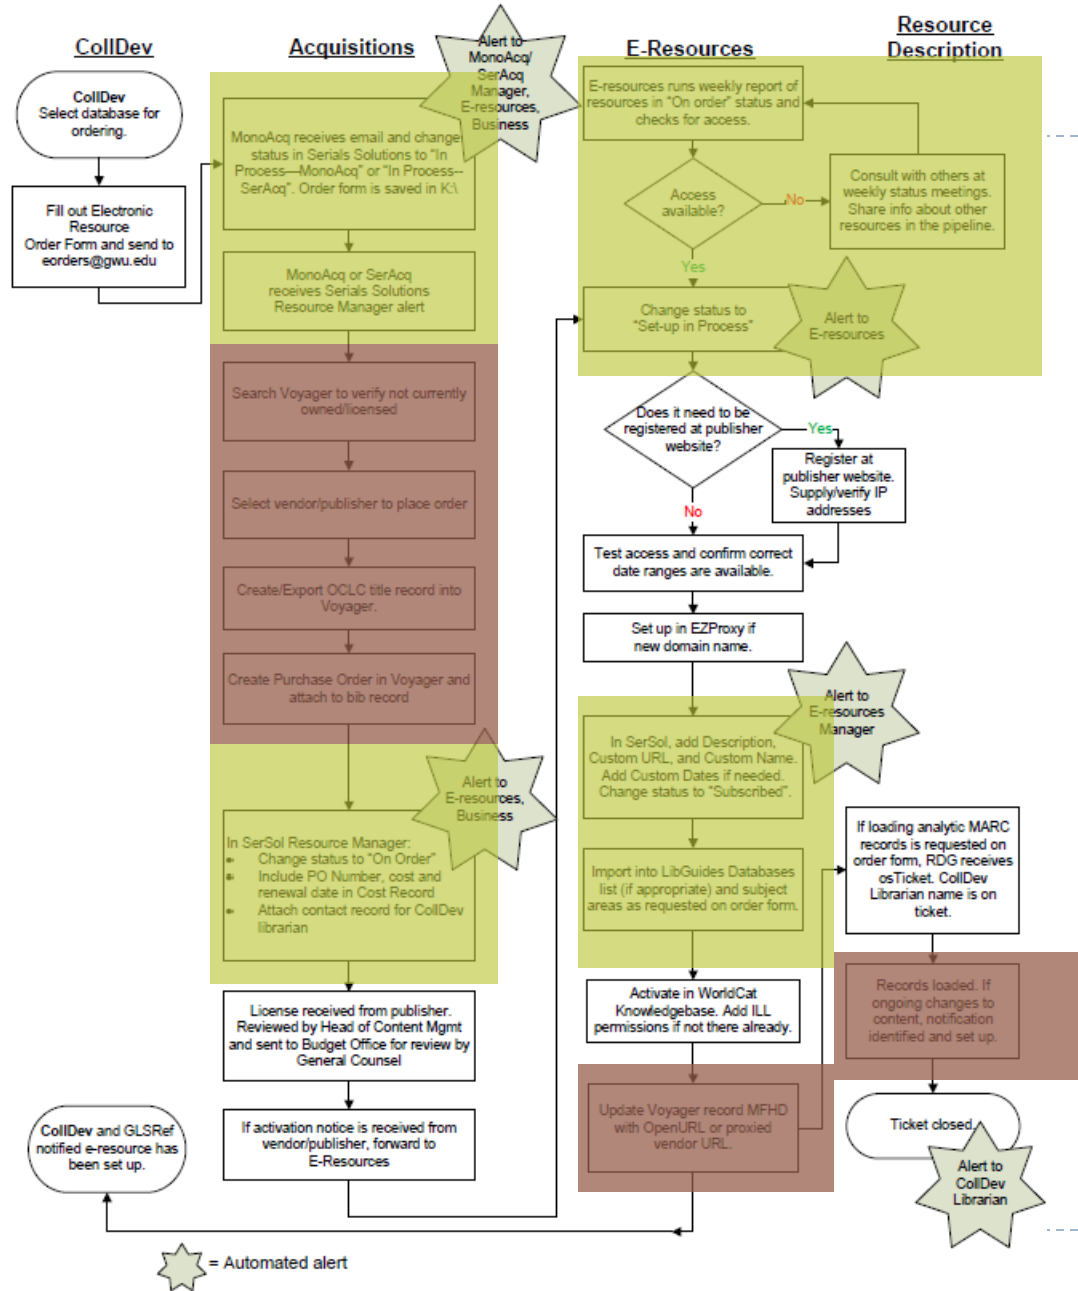

# Where are we now?

---

- ▶ Switchover in August
- ▶ Redirecting SFX URLs to 360 Link (apache redirect)
- ▶ Using a URL that is not dependent on a vendor (apache proxy)

<http://uz4ug4lz9g.search.serialssolutions.com/?sid=GW:Catalog&isbn=0198607687>

<http://findit.library.gwu.edu/go?sid=GW:Catalog&isbn=0198607687>

---

# Where are we with staff workflows?

---

# Electronic Resource Ordering Workflow