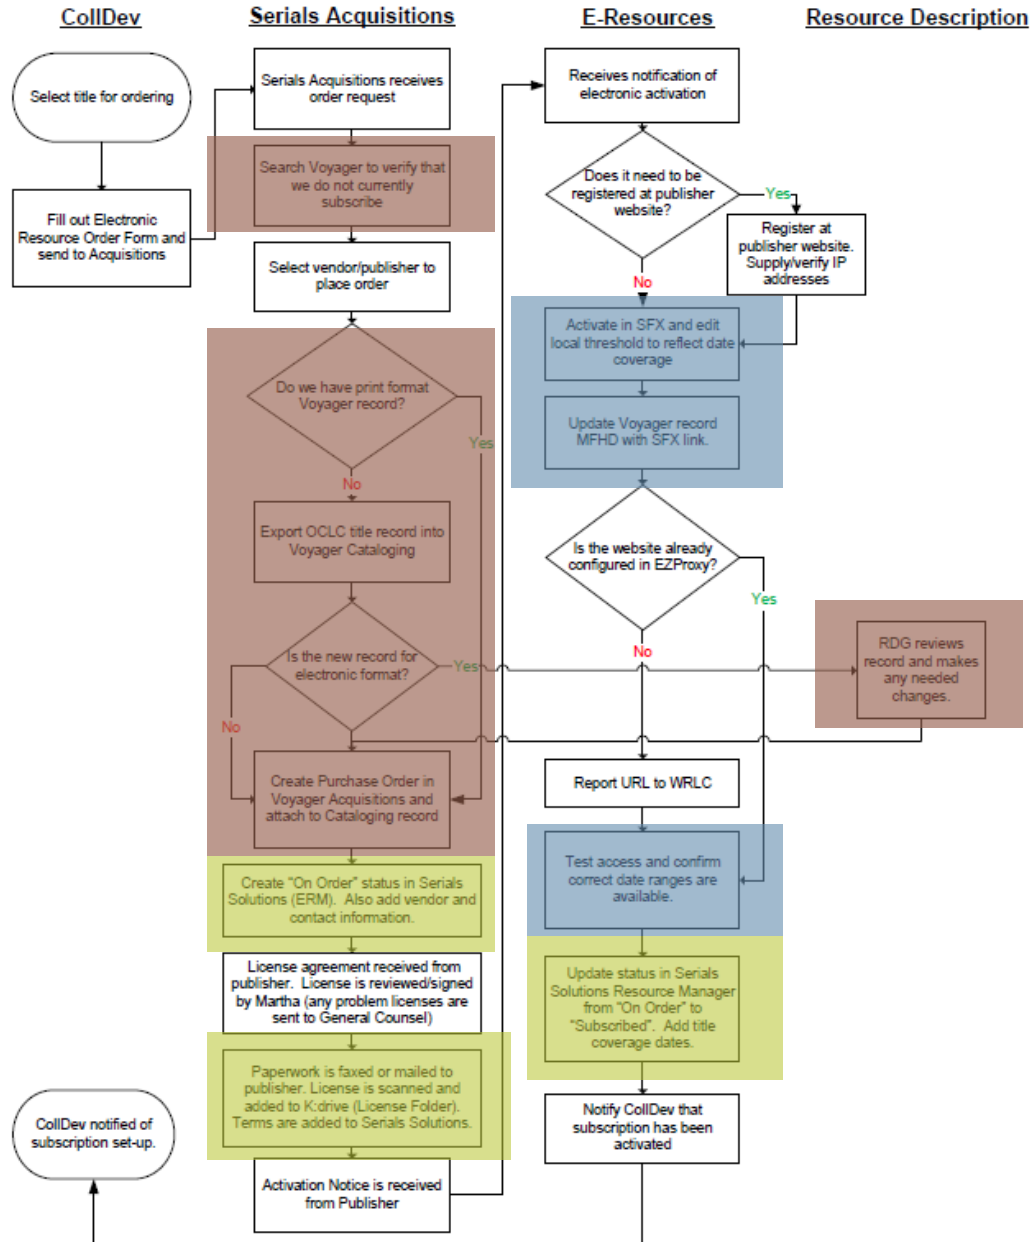

Electronic Periodicals Ordering Workflow