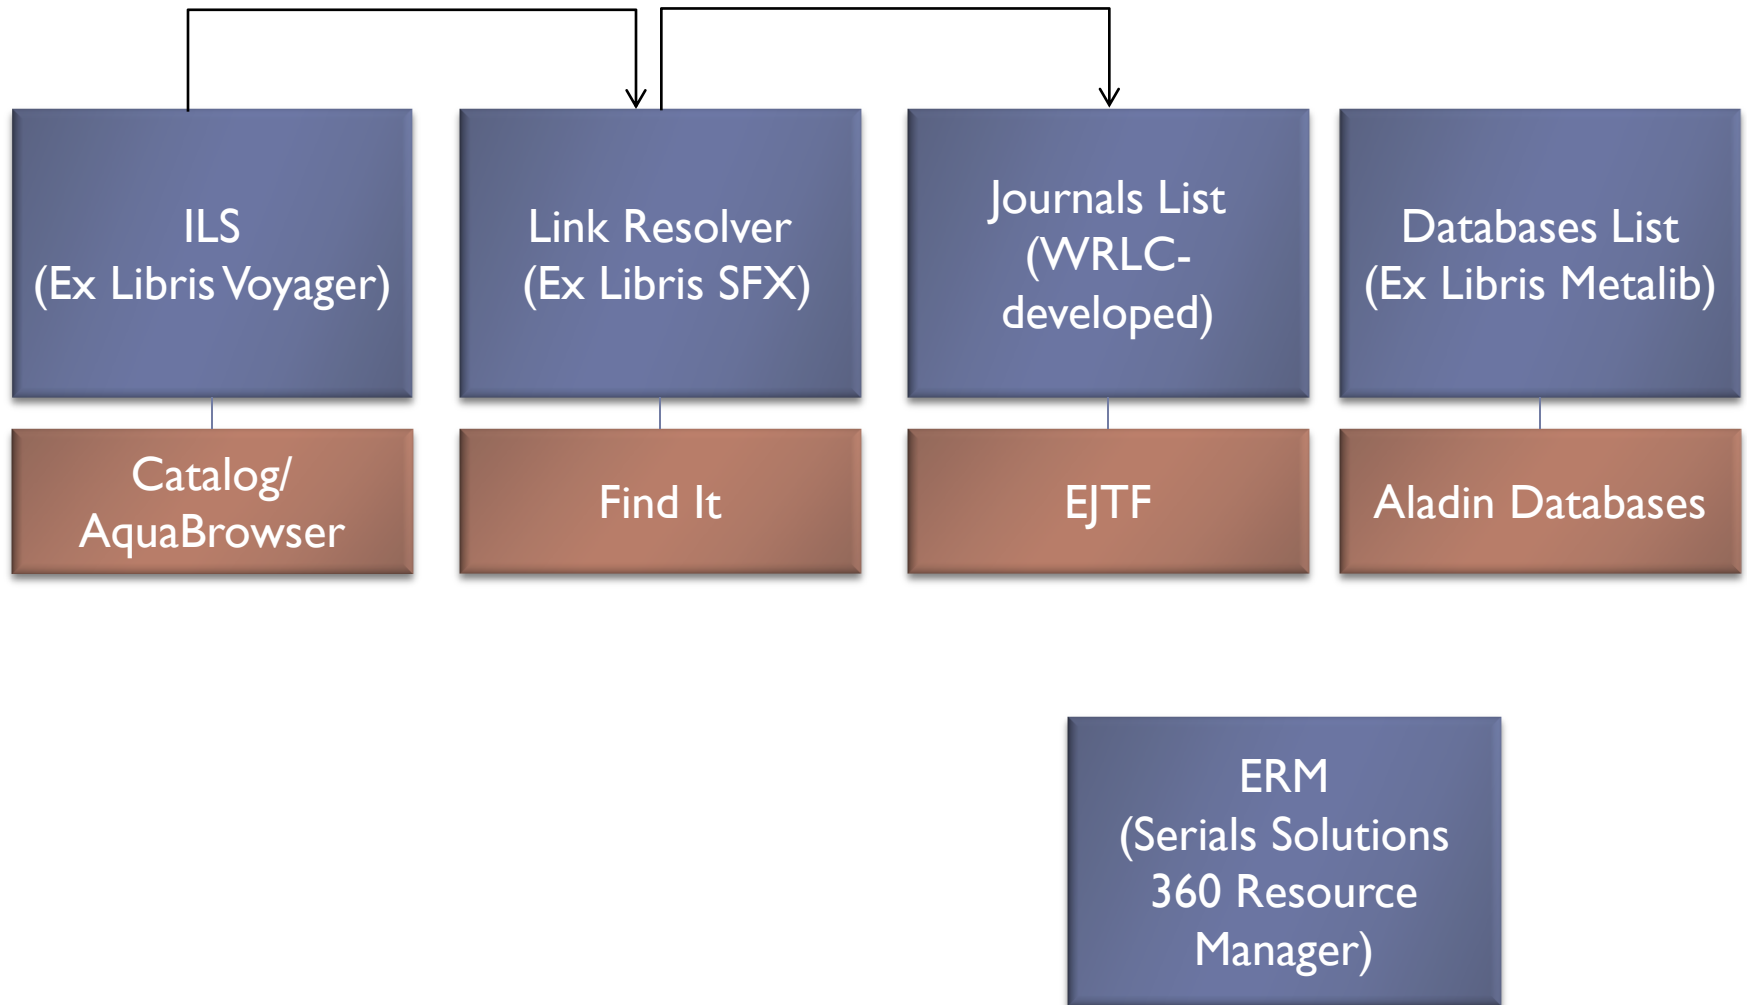

# ERM: Improving Workflows for Staff and End-Users

Laura Wrubel, George Washington University  
PTPL 88<sup>th</sup> Annual Meeting, October 12, 2012

# Past environment

---