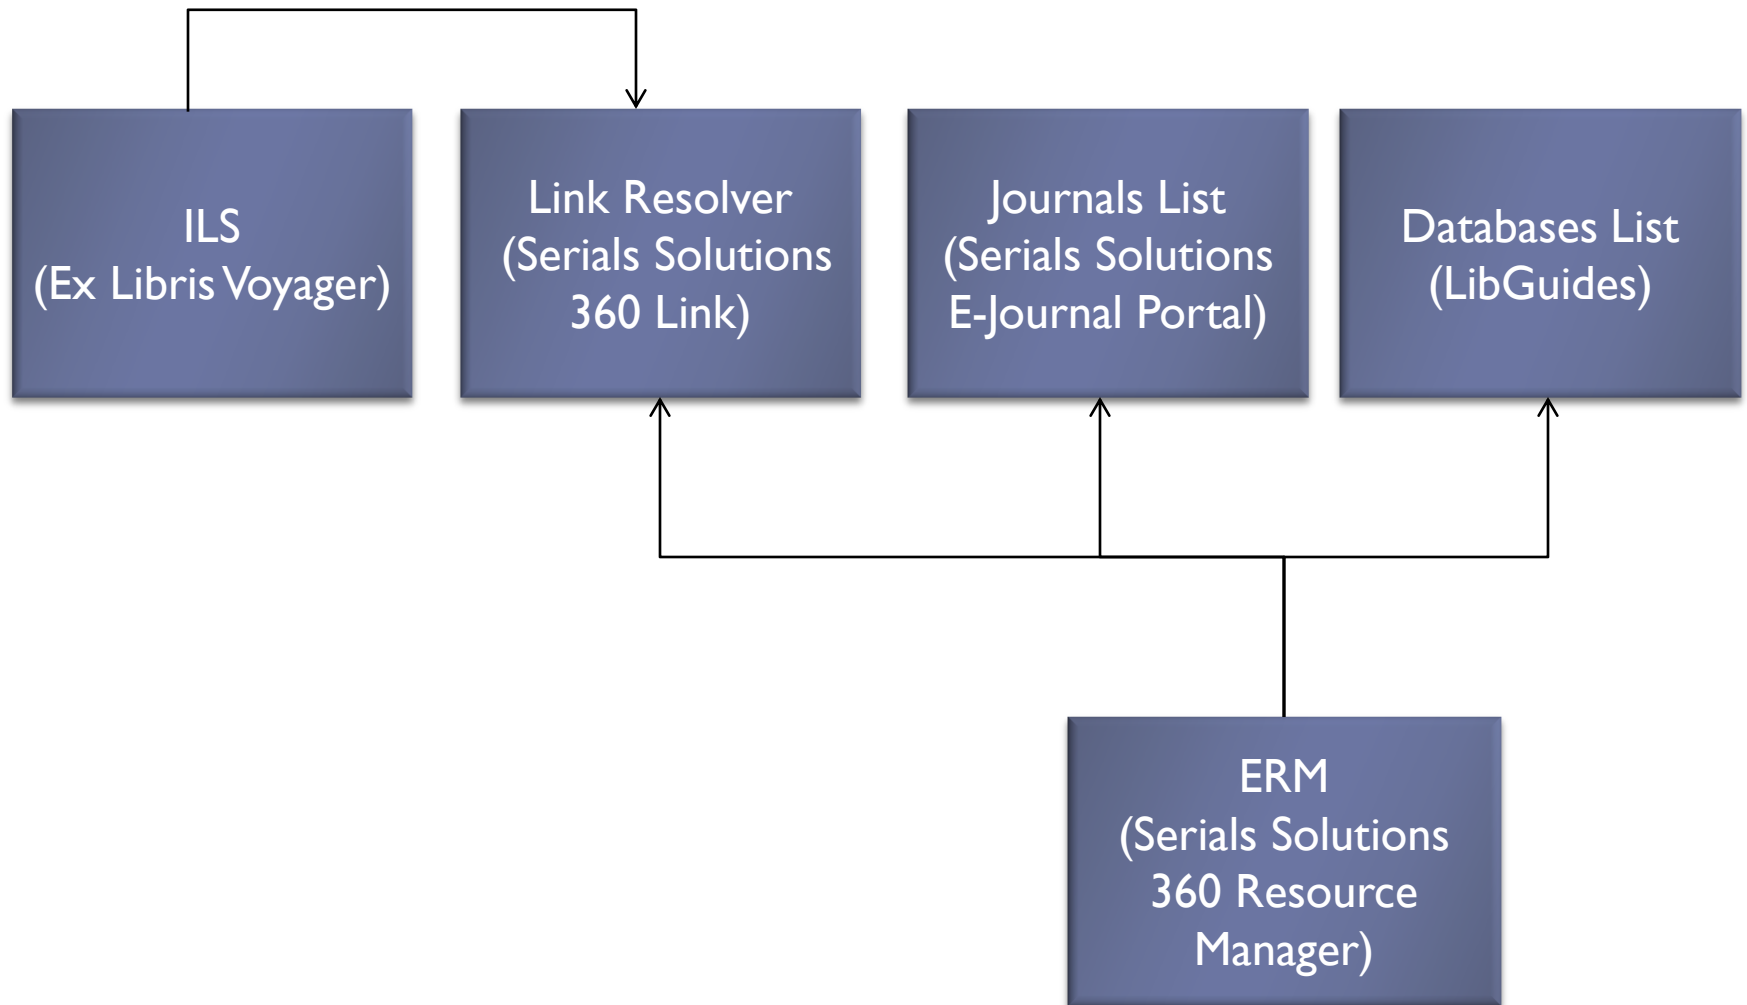

Where are we with staff workflows?